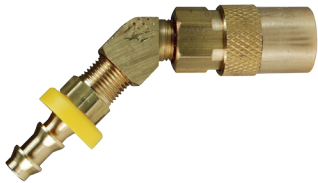

CM-Series Hydraulic Couplings

Industrial Mold Unvalved Coupler 45° Hose Barb

Body Size	Hose ID	Brass Part #
1/4"	1/4"	2CM4S2-B-E
	5/16"	2CM4S2.5-B-E
	3/8"	2CM4S3-B-E
3/8"	3/8"	3CM4S3-B-E
	1/2"	3CM4S4-B-E
1/2"	1/2"	4CM4S4-B-E
	3/4"	4CM4S6-B-E

Industrial Mold Valved Coupler 45° Hose Barb

Body Size	Hose ID	Brass Part #
1/4"	1/4"	2CM4S2-B
	3/8"	2CM4S3-B
3/8"	3/8"	3CM4S3-B
	1/2"	3CM4S4-B

Industrial Mold Unvalved Coupler 45° Push-Loc Barb

Body Size	Hose ID	Brass Part #
1/4"	1/4"	2CM4B2-B-E
	3/8"	2CM4B3-B-E
3/8"	3/8"	3CM4B3-B-E
	1/2"	3CM4B4-B-E
1/2"	1/2"	4CM4B4-B-E
	3/4"	4CM4B6-B-E

Industrial Mold Valved Coupler 45° Push-Loc Barb

Body Size	Hose ID	Brass Part #
1/4"	1/4"	2CM4B2-B
	3/8"	2CM4B3-B
3/8"	3/8"	3CM4B3-B
	1/2"	3CM4B4-B

Plug Profiles