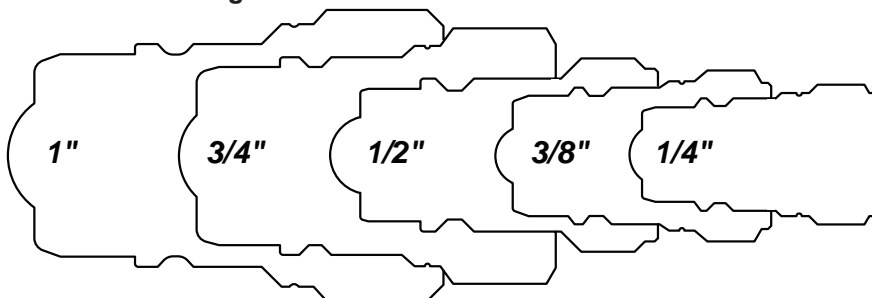

Plug Profiles

Industry/Competitor Interchange

Parker/Pioneer 4000
Safeway S20
Faster NS/NV
Stucchi IR