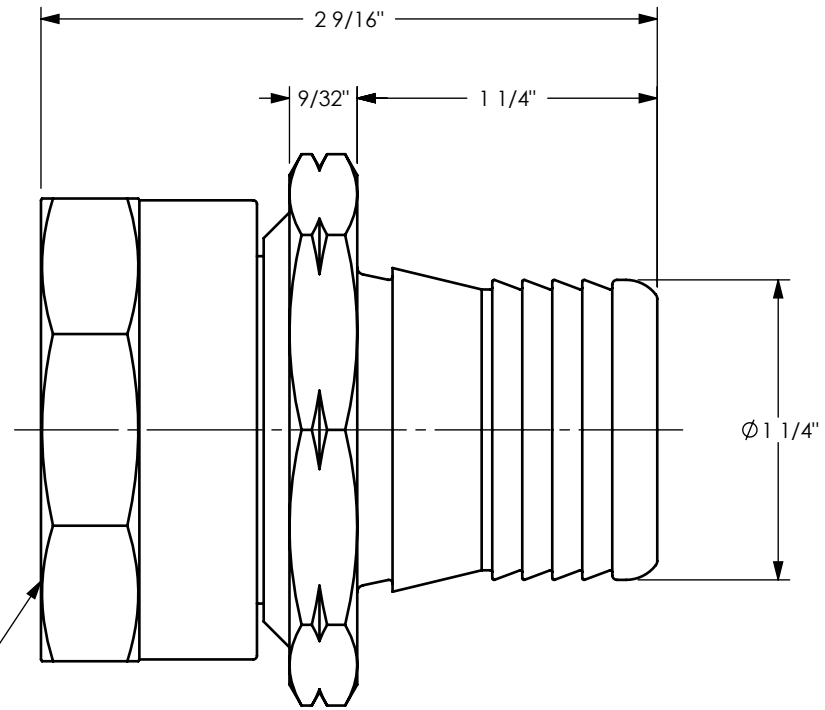

1 1/4" FEMALE NPSH

The Right Connection™

PROPRIETARY AND CONFIDENTIAL

This drawing is owned by Dixon Valve & Coupling Co. and shall be returned upon demand. It is loaned on condition that it shall not be copied or reproduced or submitted to others without the owners consent. In accepting it subject to this condition the recipient further agrees that this drawing or any design detail or concept disclosed herein shall not be used in any way detrimental to or in competition with the owner. If the recipient does not agree to the terms of this agreement they shall return this drawing immediately. The information contained in this drawing is subject to change without notice.

DO NOT SCALE THIS DRAWING

DIXON  U.S.A.

THE RIGHT CONNECTION™

TITLE:

1 1/4" FEMALE FUEL OIL COUPLING

MATERIAL:

BRASS WITH BUNA GASKET

PART NUMBER: